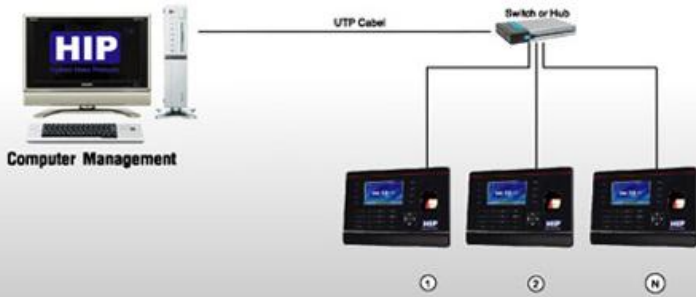

### Advantages:

1. Strictly follow the national security product standard. Suitable for the entrances and exits of office, factory, hotel, school, etc.
2. Adopting the CMOS color sensor chip, makes the fingerprint sensor perfect.
3. Adopting the SD Up/Download function, makes the attendance data collection convenient.

# Standalone Fingerprint Time Attendance Color Screen System

Connection Type Network Protocol TCP/IP

Connection Type Series RS485