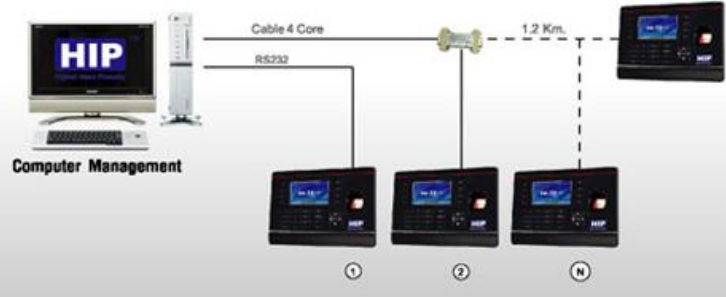

Standalone Fingerprint Time Attendance Color Screen System

Connection Type Network Protocol TCP/IP

Connection Type Series RS485

TECHNICAL SPECIFICATION

TFT	2.8 inch TFT (320*240)
Fingerprint Sensor	(Energy-saving)Optical Fingerprint Sensor (Resolution:500DPI)
CPU	32bit CPU
Fingerprint Capacity	1,000
Log Capacity	100,000 events
Communication	RS232/485, USB, TCP/IP
Identification Mode	Fingerprint, Password, Proximity Card
Proximity Card	125Khz, EM4100 or other Compatible Contactless ID Card
USB Flash Drive Up/Download	Available
Record Query	Available(people can query their own attendance record after authentication)
Rotational Angle	Total Rotational Angle
Identification Time	<=1s
FRR	<=0.1%
FAR	<=0.0001%
Operating Mode	Off-line / Online
Authentication Mode	1:1, 1:N
Language	Thai,English,Korean
Voice Prompt	Available
Bell	Built-in Timing Bell
Self Test	Available
Power Management	Auto Sleep Time, Auto Power Off Time
Power Adapter	DC 12V/1A
Operating Environment	Operating Temp:-10 °C ~ +60 °C, Humidity(RH):20%~80%
Size of the Terminal	180(L) x 134(W) x 36(H) mm

ใหม่เทคโนโลยีล่าสุด

1. ประมวลผลด้วย Chip ARM9 ซึ่งใหม่เทคโนโลยีล่าสุด พลิตจากประเทศอเมริกา

2. ระบบใหม่ล่าสุดกับ Auto Update Finger Recode ป้องกันปัญหาเวลาหลายนิ้วมือมีการเปลี่ยนแปลงขึ้นเนื่องมาจากอุณหภูมิ นิ้วมือออก นิ้วมือมีการขยายตัวตามอายุ เป็นต้น ทำให้การอ่านลายนิ้วมือครั้งต่อๆ ไป จำ่ายยิ่งขึ้น

3. หัวอ่านแบบใหม่ ป้องกันรอยขีดข่วนบนเซ็นเซอร์ พร้อมทั้งคุณภาพเกินราคา

โปรแกรม HIP PREMIUM TIME โปรแกรมใหม่ล่าสุด

4. มาพร้อมกับ โปรแกรม HIP PREMIUM TIME โปรแกรมใหม่ล่าสุด